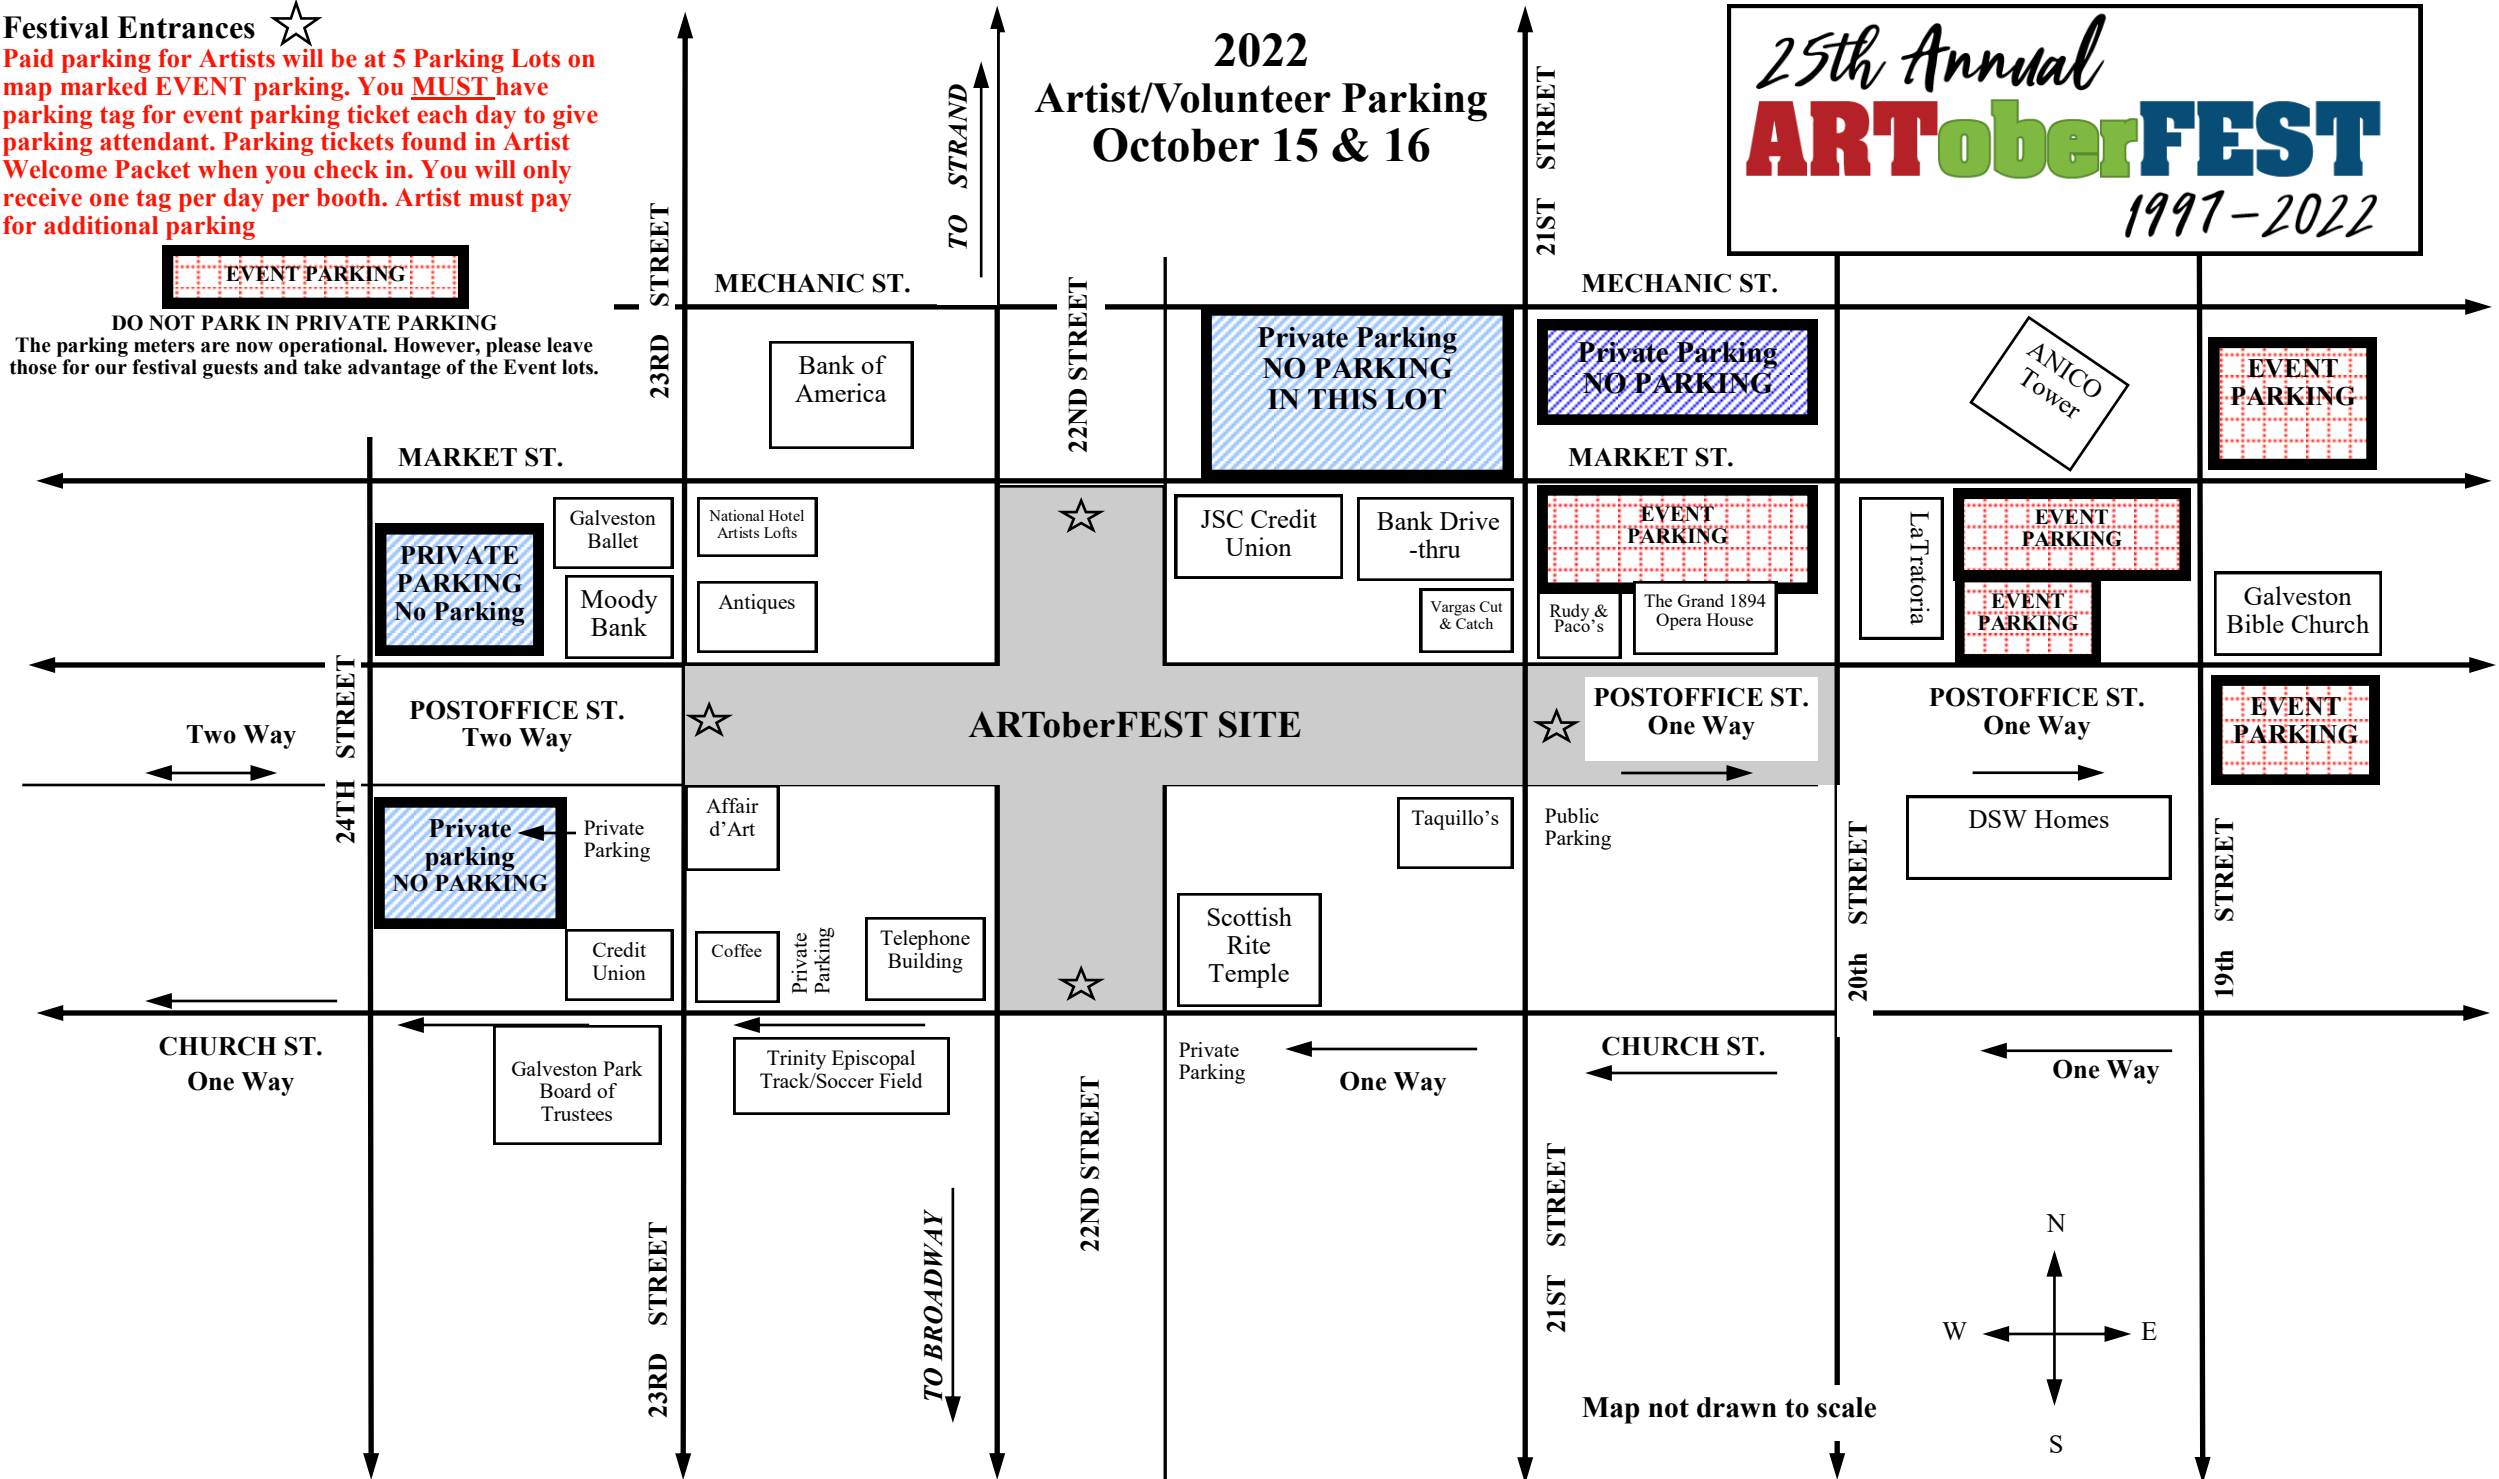

Festival Entrances ☆

Paid parking for Artists will be at 5 Parking Lots on map marked EVENT parking. You MUST have parking tag for event parking ticket each day to give parking attendant. Parking tickets found in Artist Welcome Packet when you check in. You will only receive one tag per day per booth. Artist must pay for additional parking

2022 Artist/Volunteer Parking October 15 & 16

EVENT PARKING

DO NOT PARK IN PRIVATE PARKING

The parking meters are now operational. However, please leave those for our festival guests and take advantage of the Event lots.

Private Parking NO PARKING IN THIS LOT

Private Parking NO PARKING

PRIVATE PARKING No Parking

EVENT PARKING

EVENT PARKING

EVENT PARKING

Private parking NO PARKING

EVENT PARKING

DSW Homes

Scottish Rite Temple

Galveston Park Board of Trustees

Trinity Episcopal Track/Soccer Field

Private Parking

CHURCH ST.

One Way

Map not drawn to scale