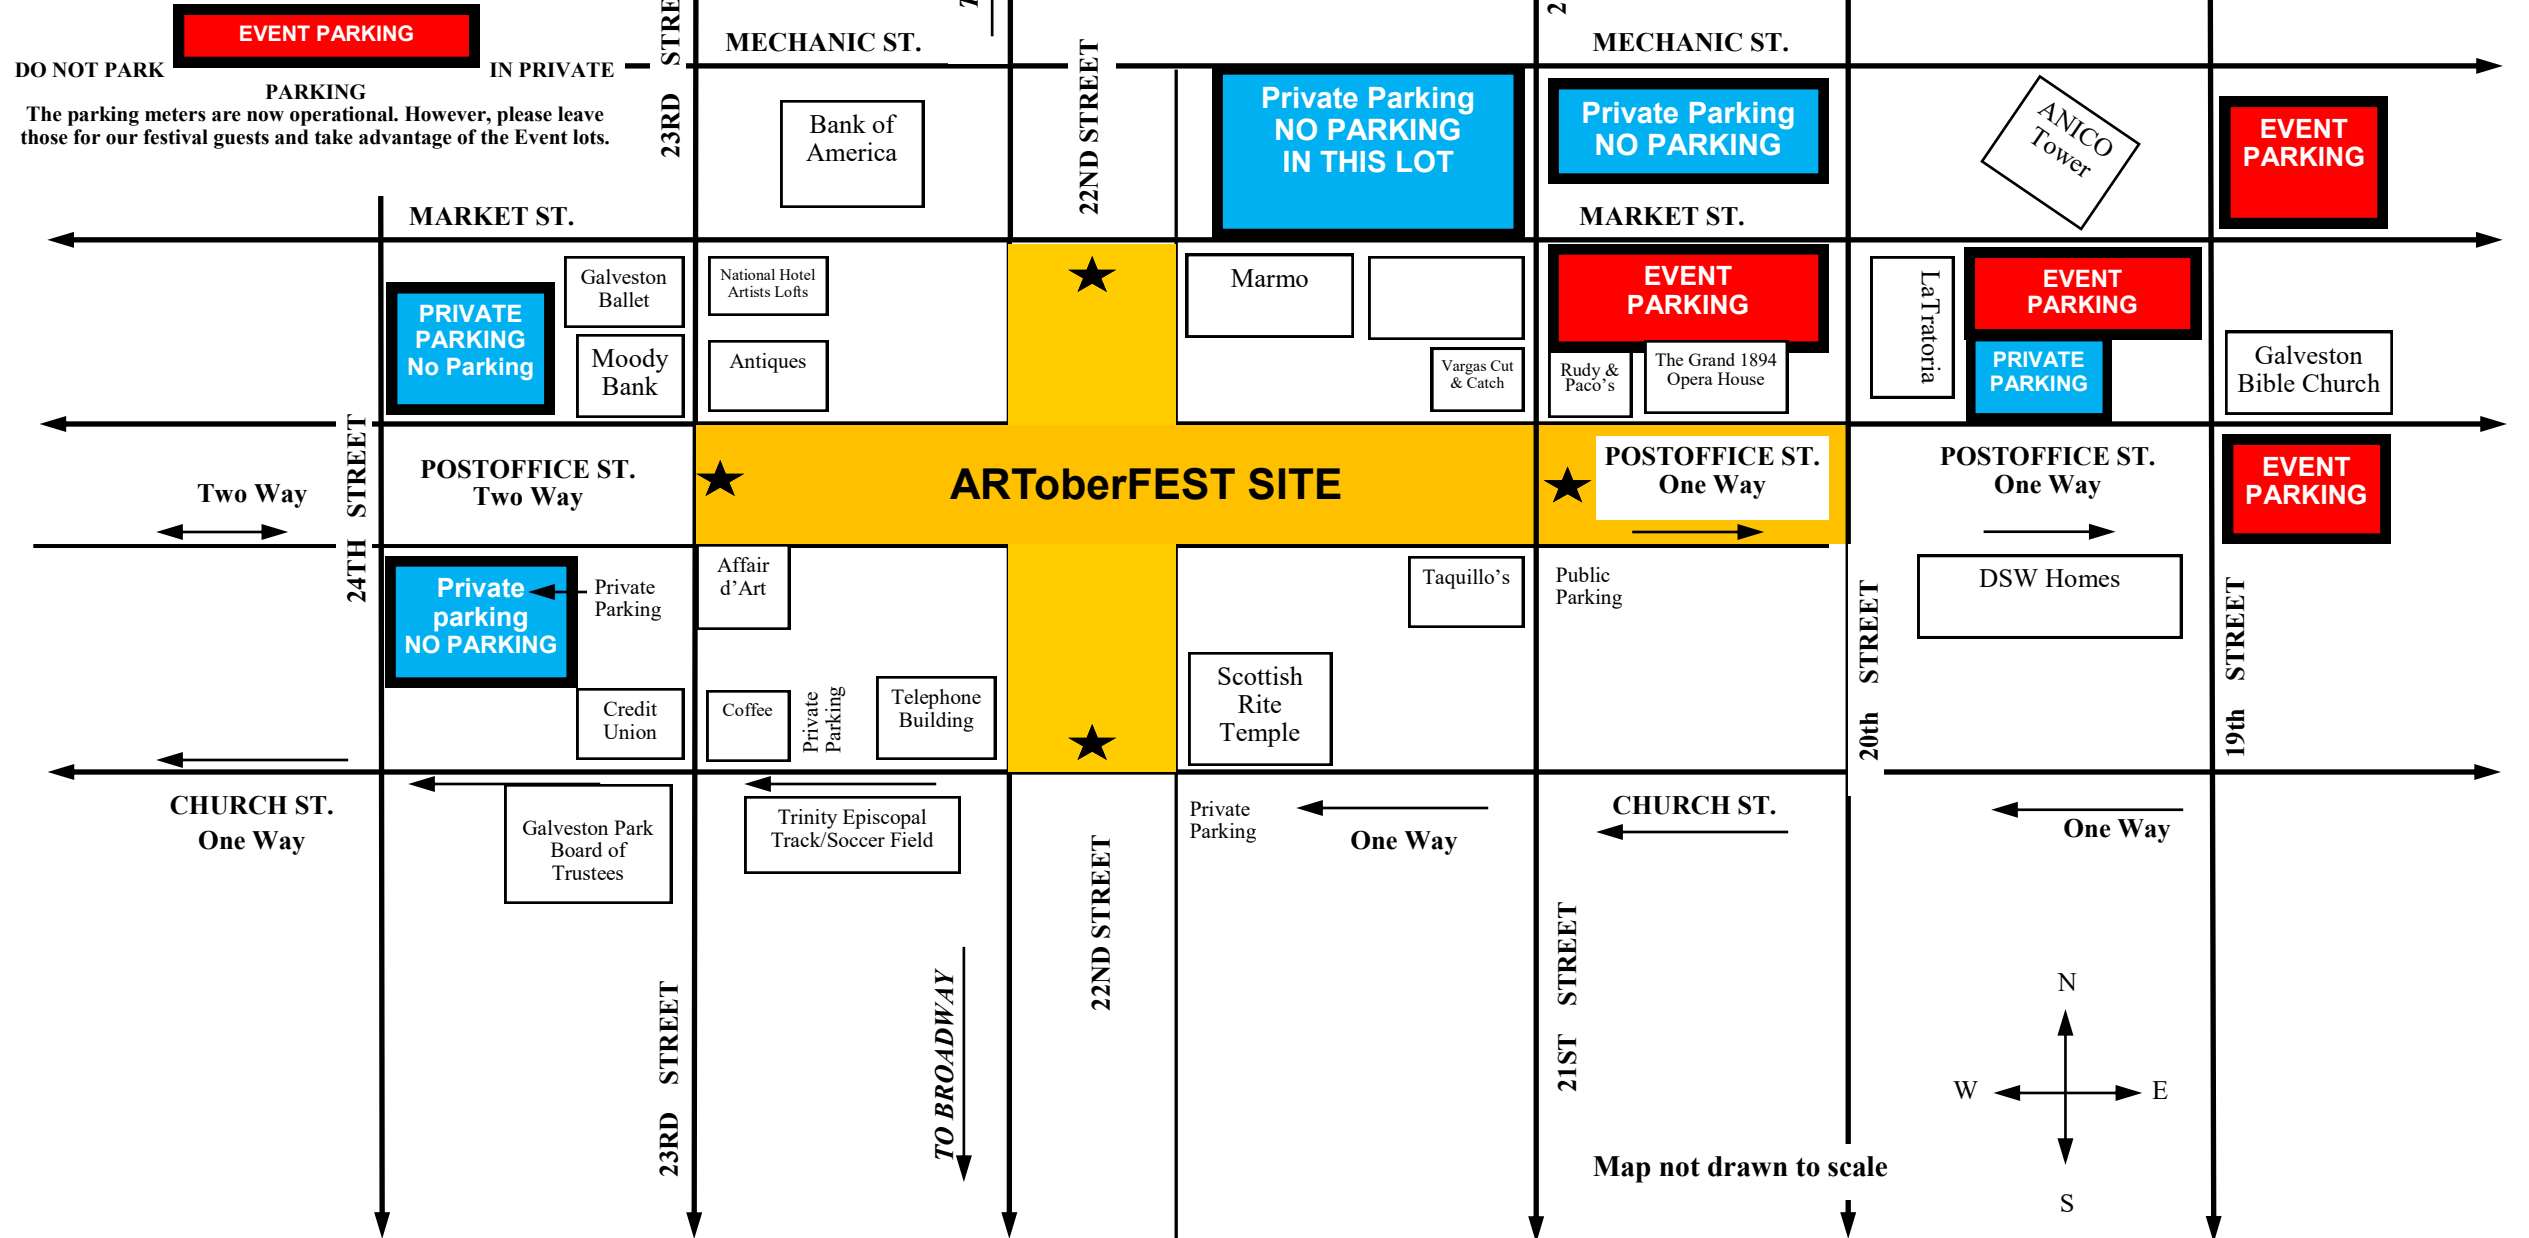

**Festival Entrances** ★

Paid parking for Artists will be at 5 Parking Lots on map marked **EVENT** parking. You **MUST** have parking tag for event parking ticket each day to give parking attendant. Parking tickets found in Artist Welcome Packet when you check in. You will only receive one tag per day per booth. Artist must pay for additional parking

**2023  
Artist/Volunteer Parking  
October 21 & 22**

# ARToberFEST

Presented by The Grand 1894 Opera House ★ Galveston Island, Texas

Map not drawn to scale